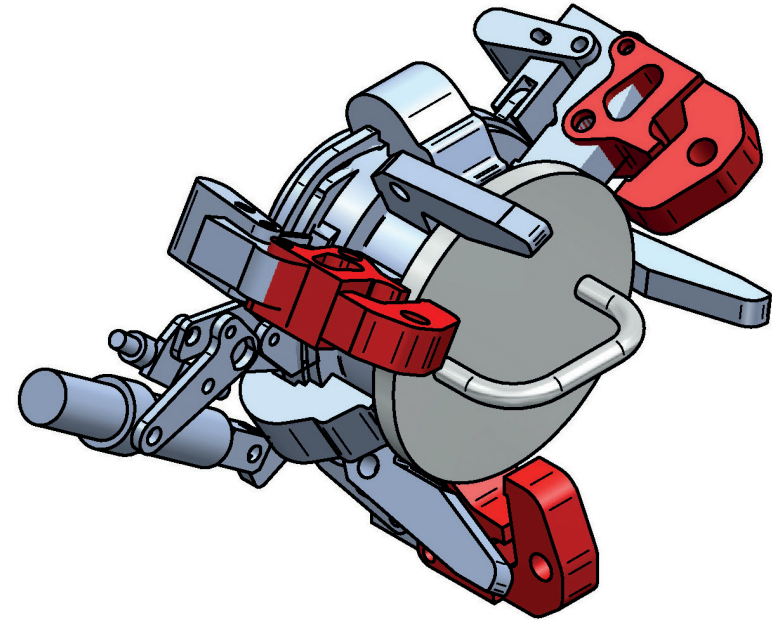

QCDC (hydraulic)

Marine loading arms

QCDC = Quick Connect-Disconnect Coupler

In order to ensure a safe and reliable connection to the ship, Wiese Europe can, by means of an automated solution, equip its loading arms with a hydraulic emergency release coupler manufactured by MIB in Italy.

As one of the original suppliers of the hydraulic QCDC, MIB has built an extensive experience with the hydraulic QCDC, which can form a perfect synergy with the Wiese Europe marine loading arms.

Wiese Europe bvba