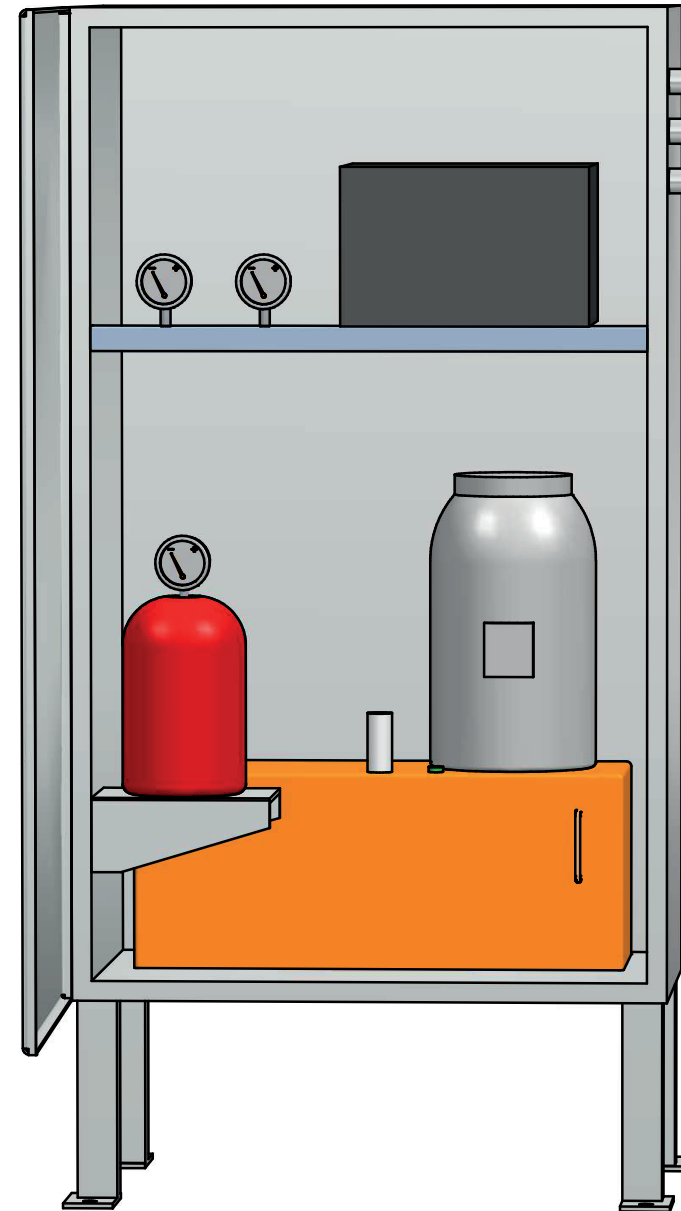

Hydraulic power unit

Marine loading arms

Features

- Stainless steel cabinet
- Painted carbon steel oil reservoir
- Standby hand pump for emergency operation
- Filters and safety relief valves
- Pressure gauges for system pressure and accumulator pressure

Optional

- Increased capacity of the oil reservoir
- Redundant hydraulic pump

Wiese Europe bvba

Smederijstraat 16
2960 Brecht
Belgium

+32 3 633 16 10
info@wiese-europe.com
www.wiese-europe.com